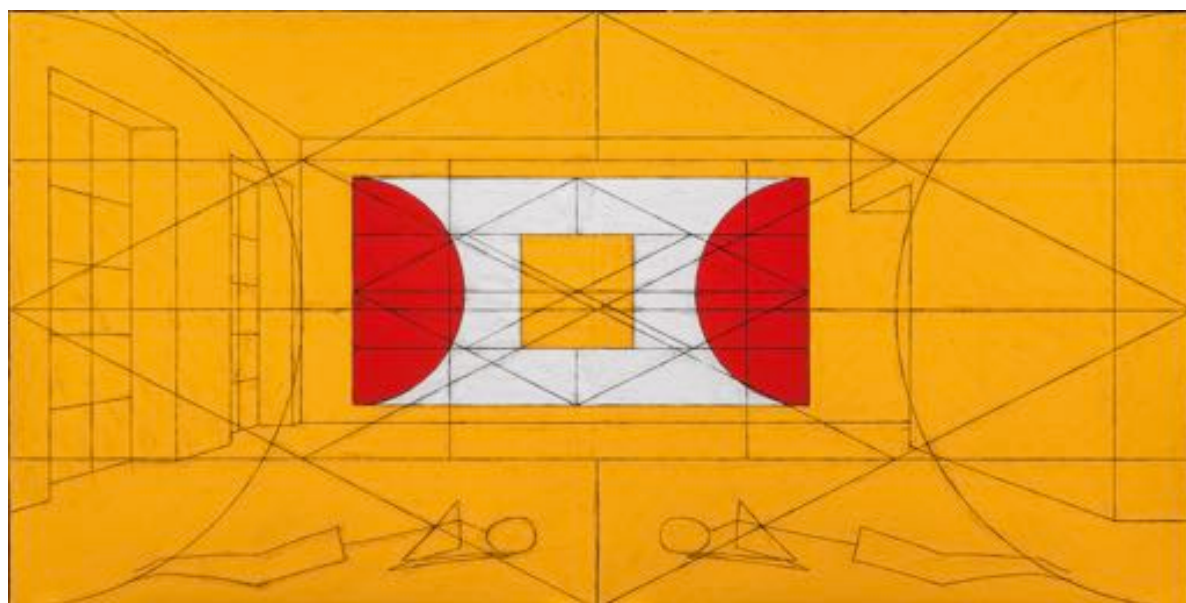

# MAI 36 GALERIE

**MATT MULLICAN**

Untitled (colored World Frame chart on wall), 2015  
oilstick, gouache on canvas, rubbing  
image 2 parts, total 200 x 400 cm (78 3/4 x 157 1/2 in.)  
signed and dated verso  
M36.MAM.14512.M