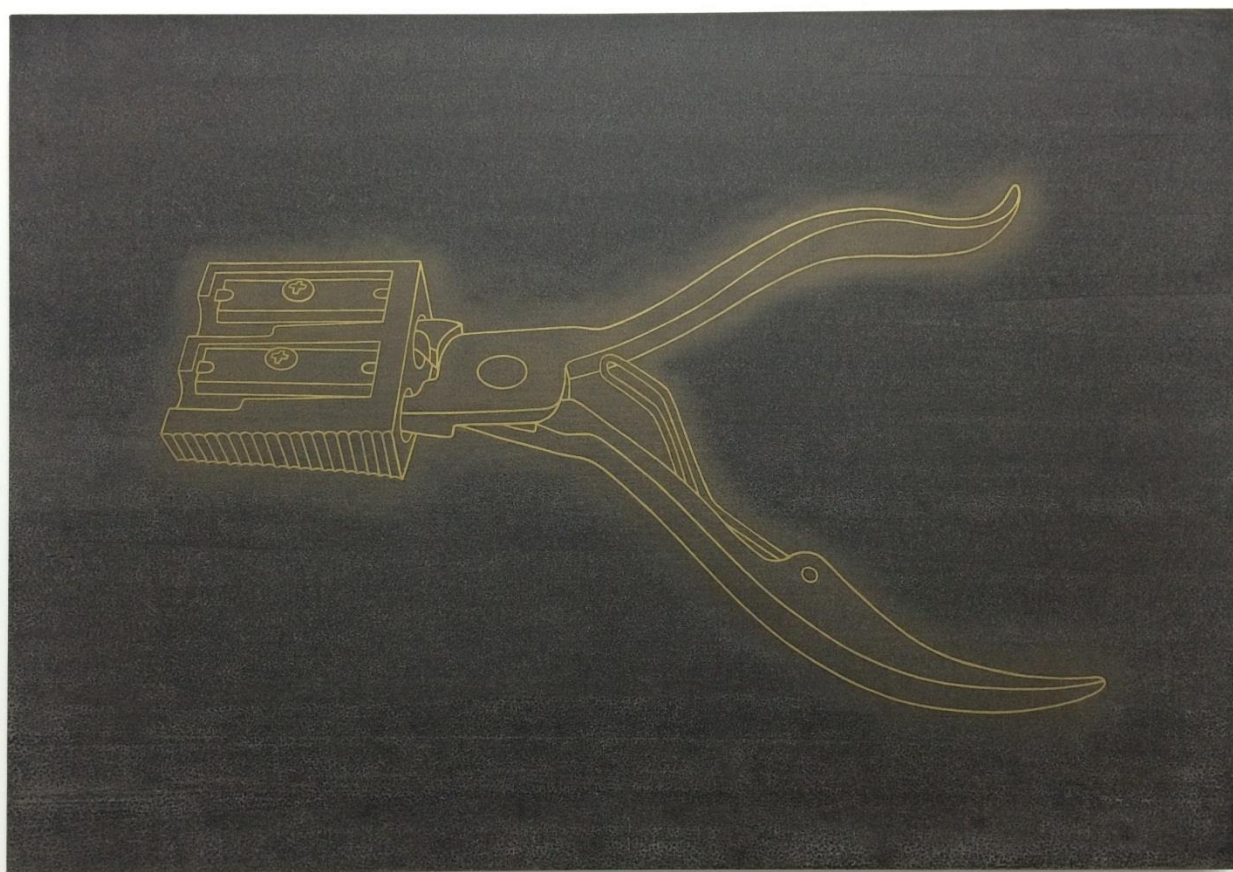

ARARIO GALLERY

Kohei Nawa(b.1975, Japan)

Direction #41

2012

paint on canvas

250 x 200 x 6 cm

Kang Hyungkoo(b.1955, Korea)

Samuel

2003

oil on canvas

259 x 194 cm

Gao Lei (b. 1980, Chinese)

B-4052

2016

acrylic on canvas

100 x 70 cm