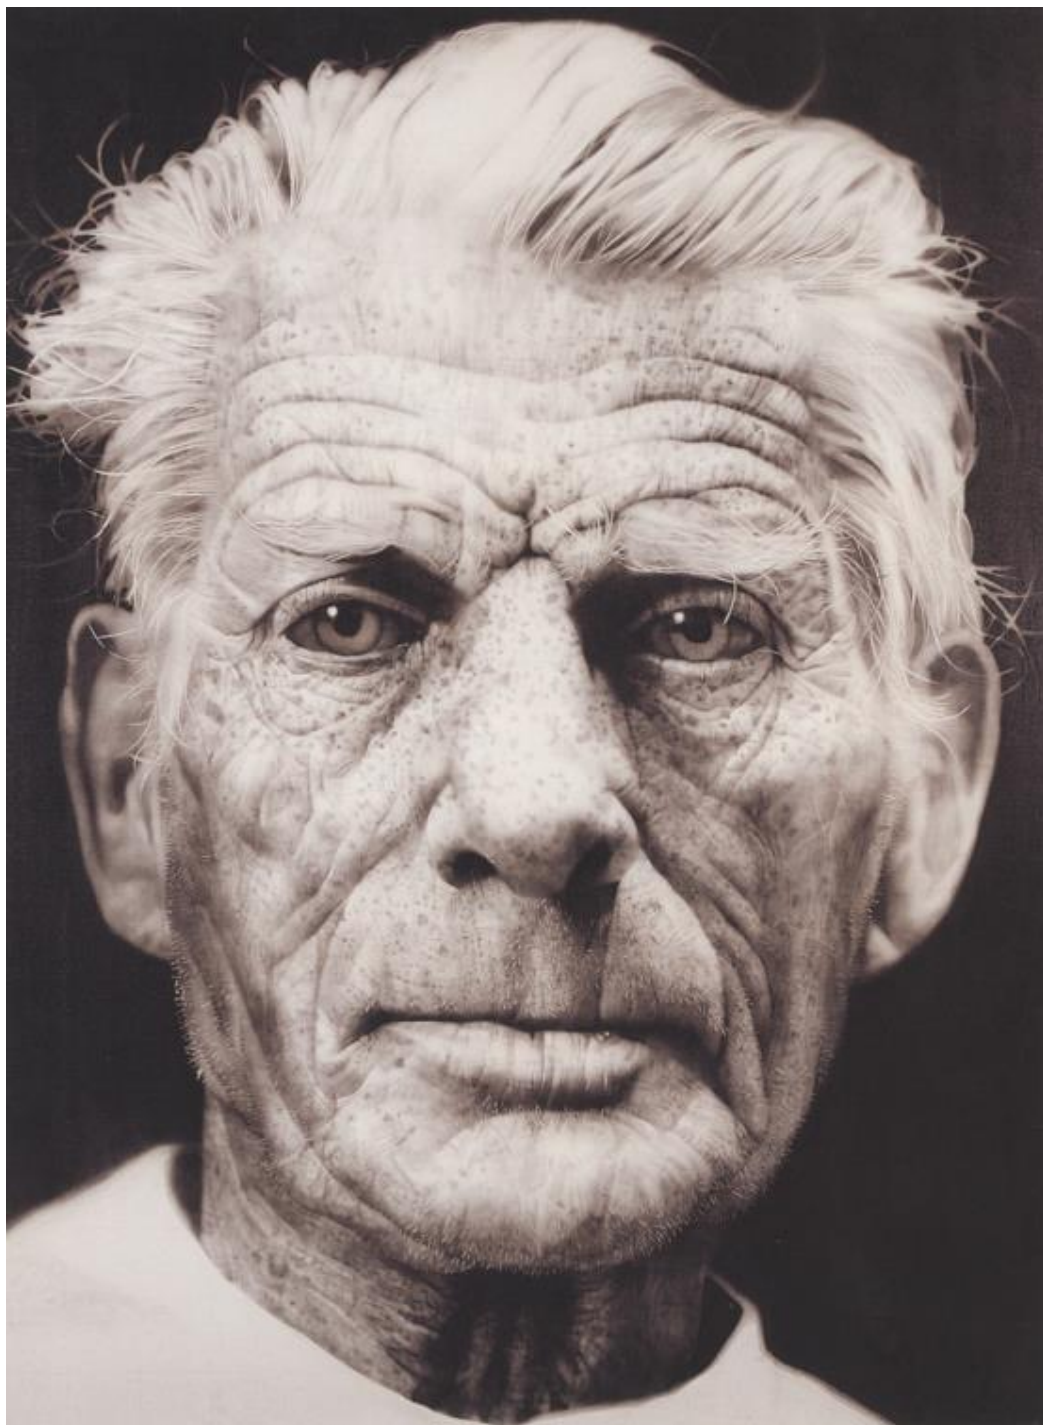

ARARIO GALLERY

Kohei Nawa(b.1975, Japan)

Direction #41

2012

paint on canvas

250 x 200 x 6 cm

Kang Hyungkoo(b.1955, Korea)

Samuel

2003

oil on canvas

259 x 194 cm

Gao Lei (b. 1980, Chinese)

B-4052

2016

acrylic on canvas

100 x 70 cm