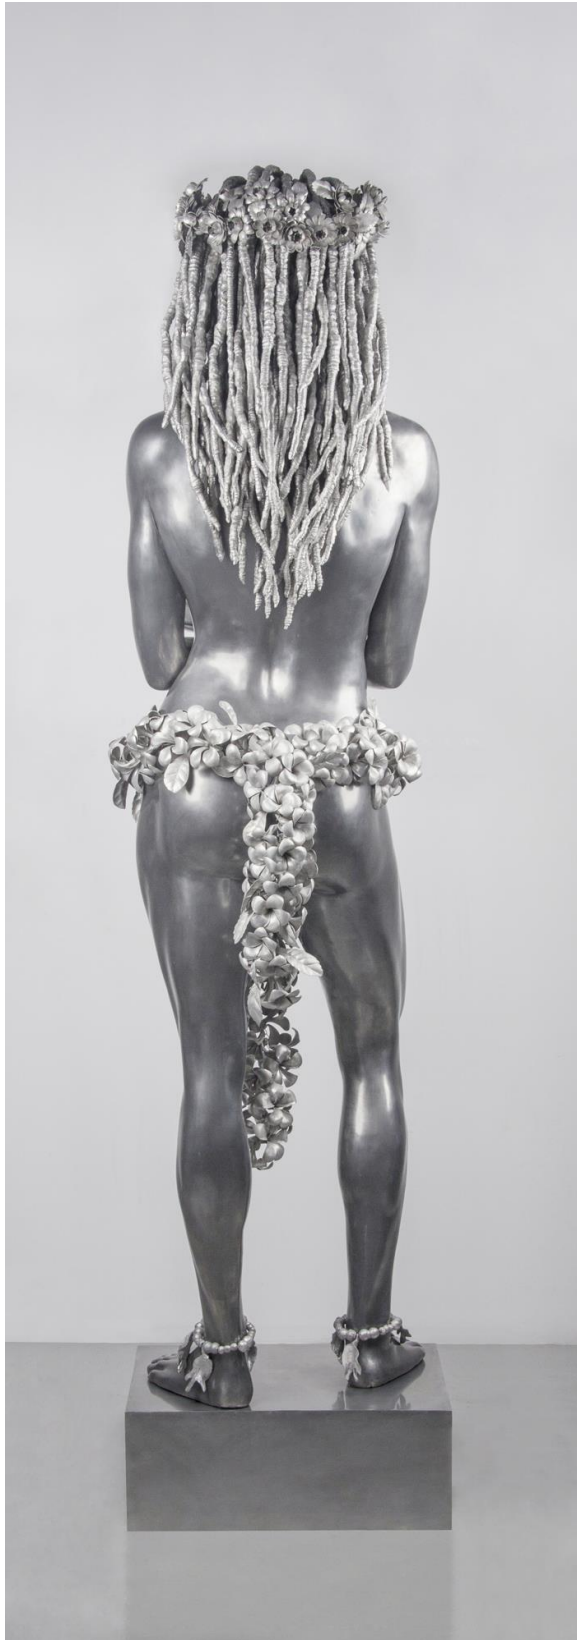

Wahine Pa'ina, 2015, Cast Aluminum, 86 x 50 x 210cm

***Artist CV available upon request.

**39 KEPPEL ROAD #03-04 TANJONG PAGAR DISTRI PARK SINGAPORE
089065**

T. 65 6737 4202

WWW.GAJAHGALLERY.COM

E. ART@GAJAHGALLERY.COM