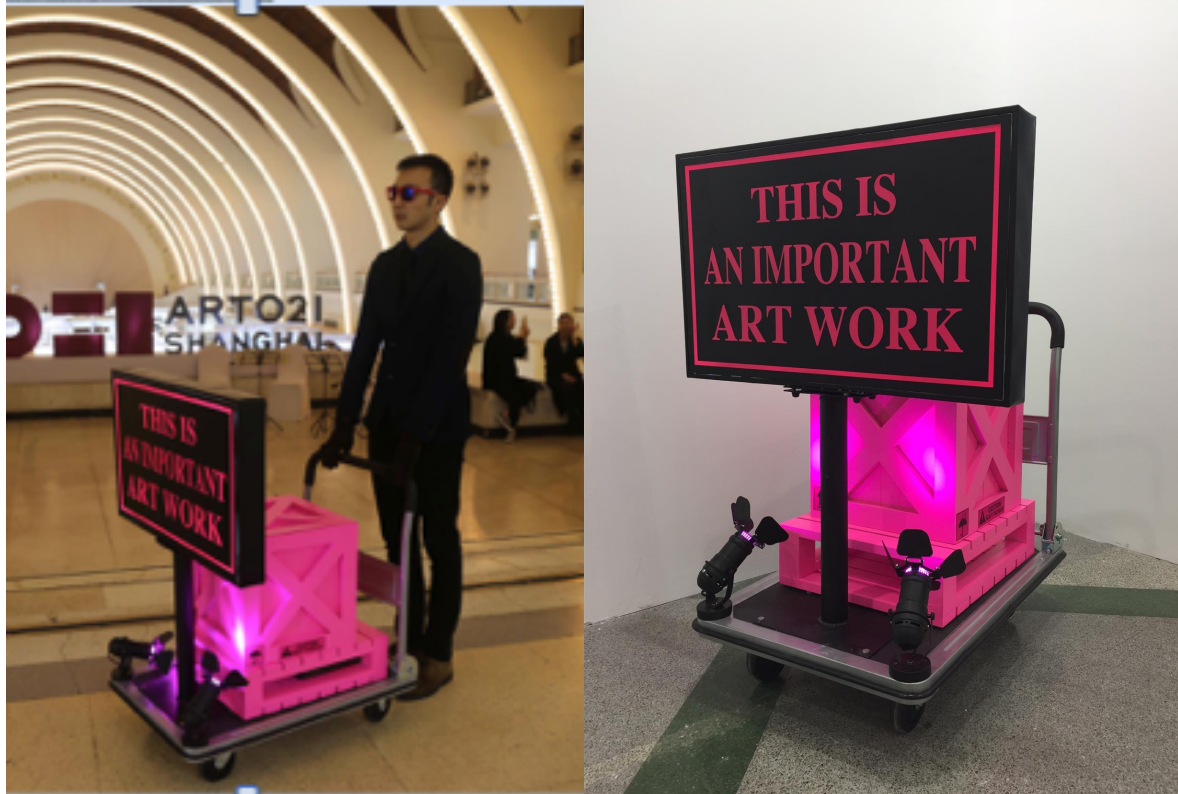

DE SARTHE GALLERY

Wang Xin, b. 1983

This is an Important Art Work

2015

Cart, LED light box, LED spotlights, metallic structure, steel security box, wood box

115 x 60 x 90 cm

50,000 RMB

Edition of 6

DE SARTHE GALLERY

Wang Xin, b. 1983

How Much for These Beautiful Digital Drawings?

2016

LED light boxes, metallic chains and hooks, prints
each screen 70 x 70 cm (x3), dimensions variable

7,000 USD

Edition of 4 + 1 AP