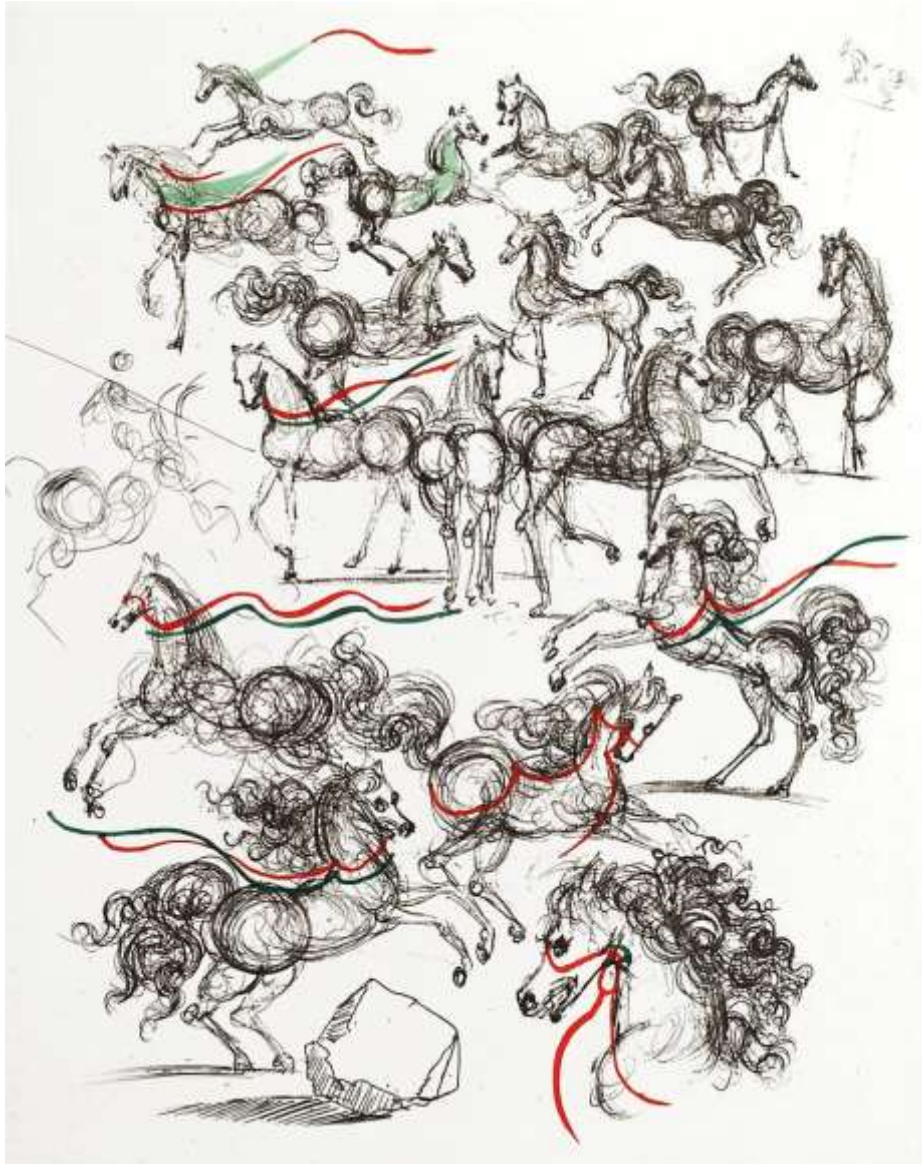

REDSEA  
GALLERY

Salvador Dalí  
The Drawers, 1967  
Drypoint etching on Japanese paper  
38 x 29 cm  
(14.96 x 11.42 in)  
91/145  
\$20,000

REDSEA  
GALLERY

Salvador Dali  
The Horses, 1968  
Drypoint etching on Arches paper  
38 x 29 cm  
(14.96 x 11.42 in)  
114/150  
\$23,000

REDSEA  
GALLERY

Salvador Dalí  
The Beach at Sete, 1967  
Drypoint etching on Japanese paper  
39 x 29 cm  
(15.35 x 11.42 in)  
109/145  
\$26,000

REDSEA  
GALLERY

Salvador Dalí  
Woman with Guitar, 1967  
Drypoint etching on Japanese paper  
39 x 28 cm  
(15.35 x 11.02 in)  
107/145  
\$23,000

REDSEA  
GALLERY

Salvador Dalí  
Couple with a Candle, 1968  
Drypoint etching on Japanese paper  
39 x 29 cm  
(15.35 x 11.42 in)  
93/95  
\$25,000

REDSEA  
GALLERY

Salvador Dalí  
Knight and Death, 1968  
Drypoint etching with Roulette, Ruby and Diamond on Japanese Paper  
39 x 28 cm  
(15.35 x 11.02 in)  
143/145  
\$25,000