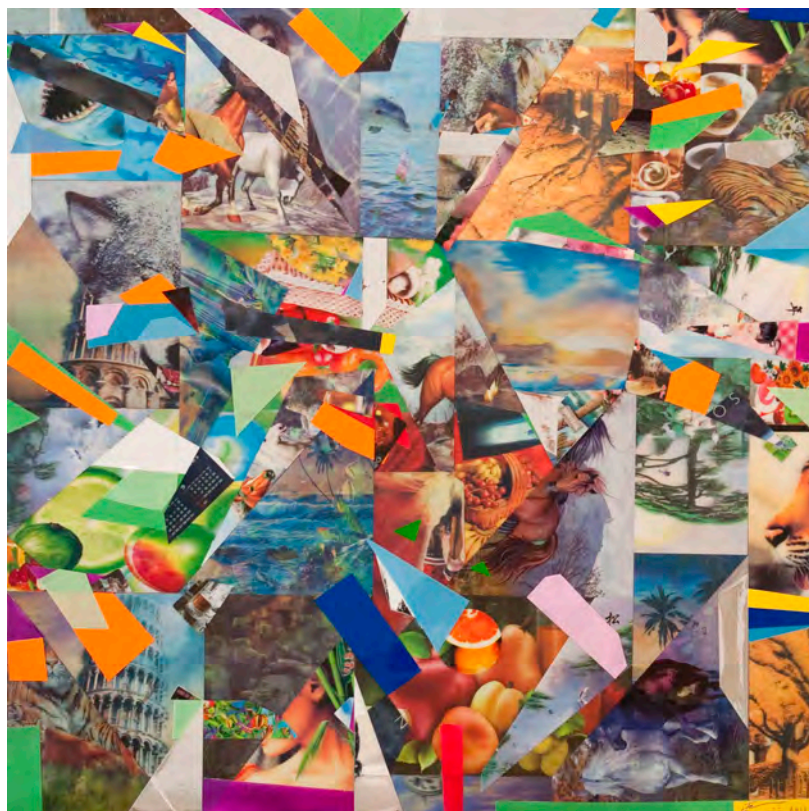

screen print, cotton fabric, polyester stuffing, acrylic box

47.25 x 25.625 x 2 inches

120 x 65.1 x 5.1 cm

(Inv# 12428)

\$14,000

JANE LOMBARD GALLERY

518 WEST 19TH STREET NEW YORK NY 10011

TEL +1 212.967.8040 FAX +1 212.967.0669 JANELOMBARD.COM