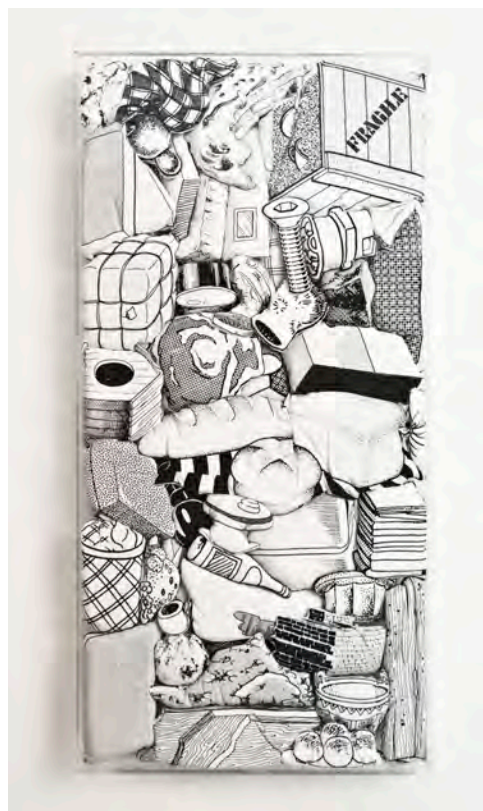

JANE LOMBARD GALLERY

518 WEST 19TH STREET NEW YORK NY 10011

TEL +1 212.967.8040 FAX +1 212.967.0669 JANELOMBARD.COM

Teppei Kaneuji

Games, Dance, and the Constructions (soft toys) #22, 2015

screen print, cotton fabric, polyester stuffing, acrylic box

47.25 x 25.625 x 2 inches

120 x 65.1 x 5.1 cm

(Inv# 12428)

$14,000